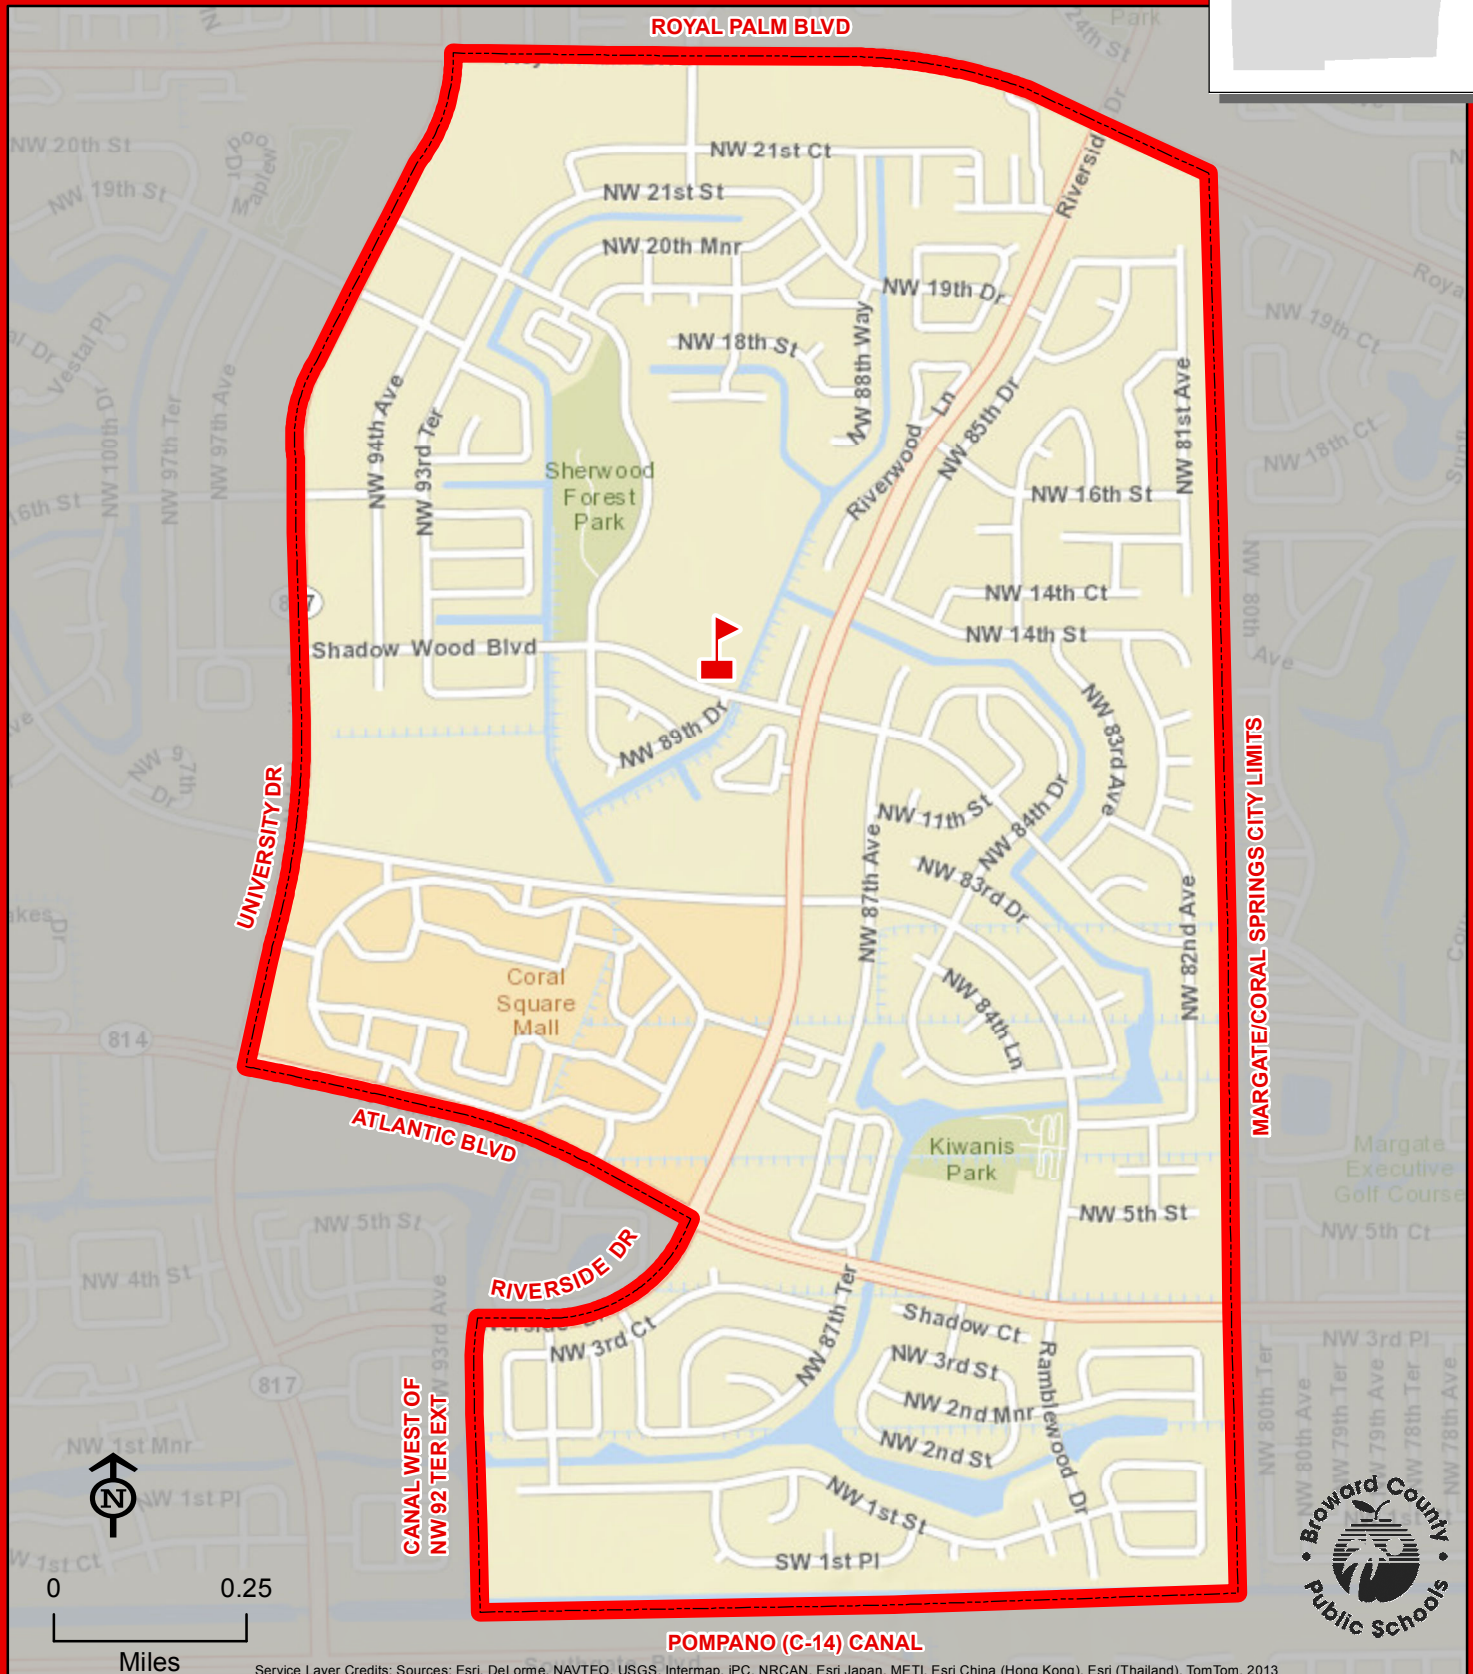

RAMBLEWOOD ELEMENTARY SCHOOL

8950 SHADOW WOOD BOULEVARD
CORAL SPRINGS, FLORIDA 33071
754-322-8150

RAMBLEWOOD

THIS MAP IS FOR CONCEPTUAL PURPOSES ONLY AND SHOULD NOT BE USED FOR LEGAL BOUNDARY DETERMINATIONS